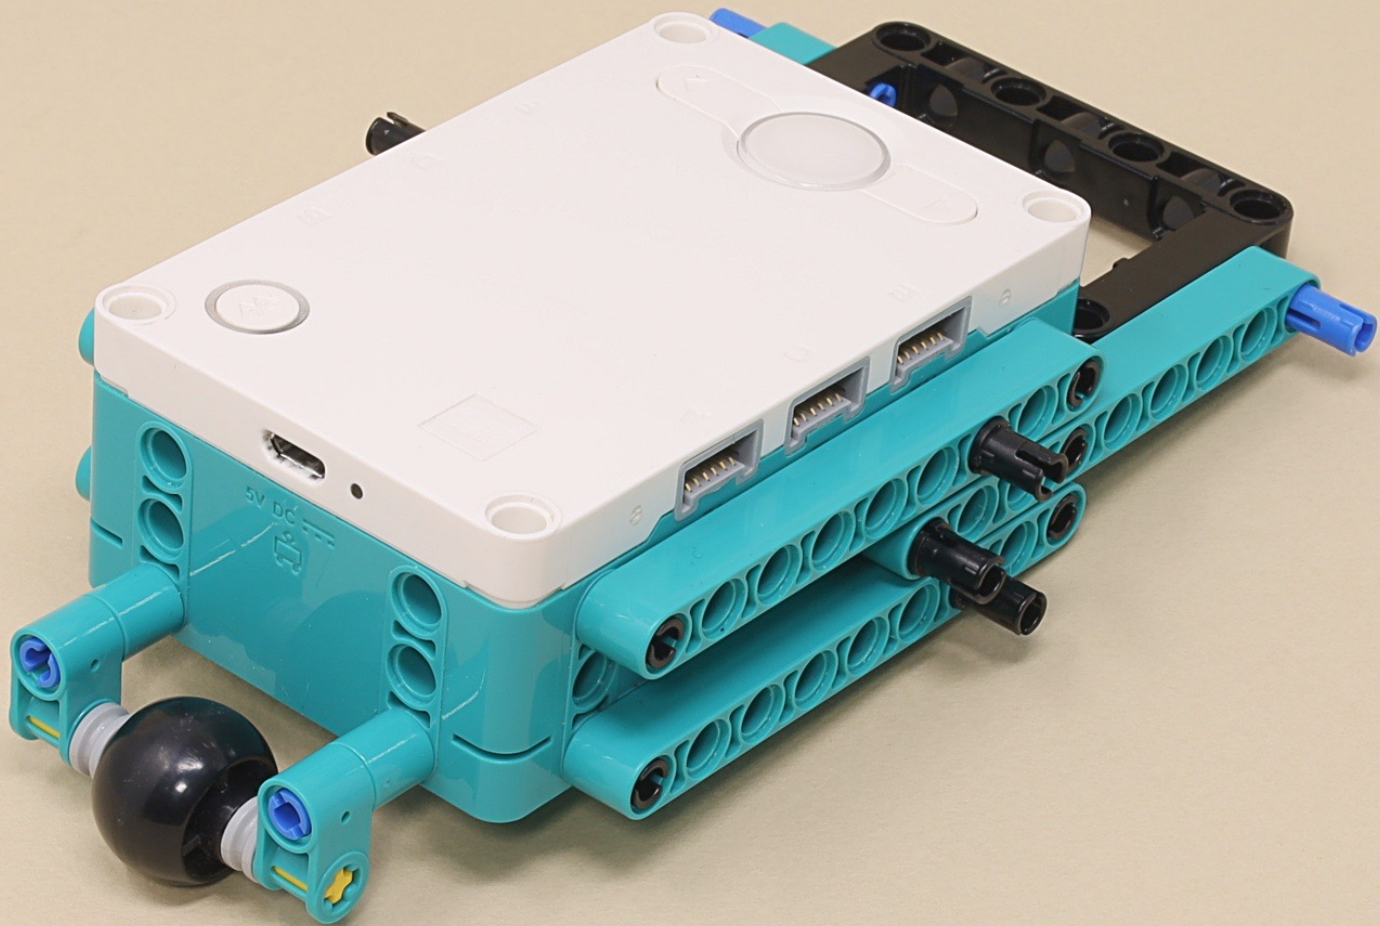

Center Drive Platform

Scroll for
building
instructions

(18 x)

5

5

15

(14 x)

A = Left Motor
B = Right Motor