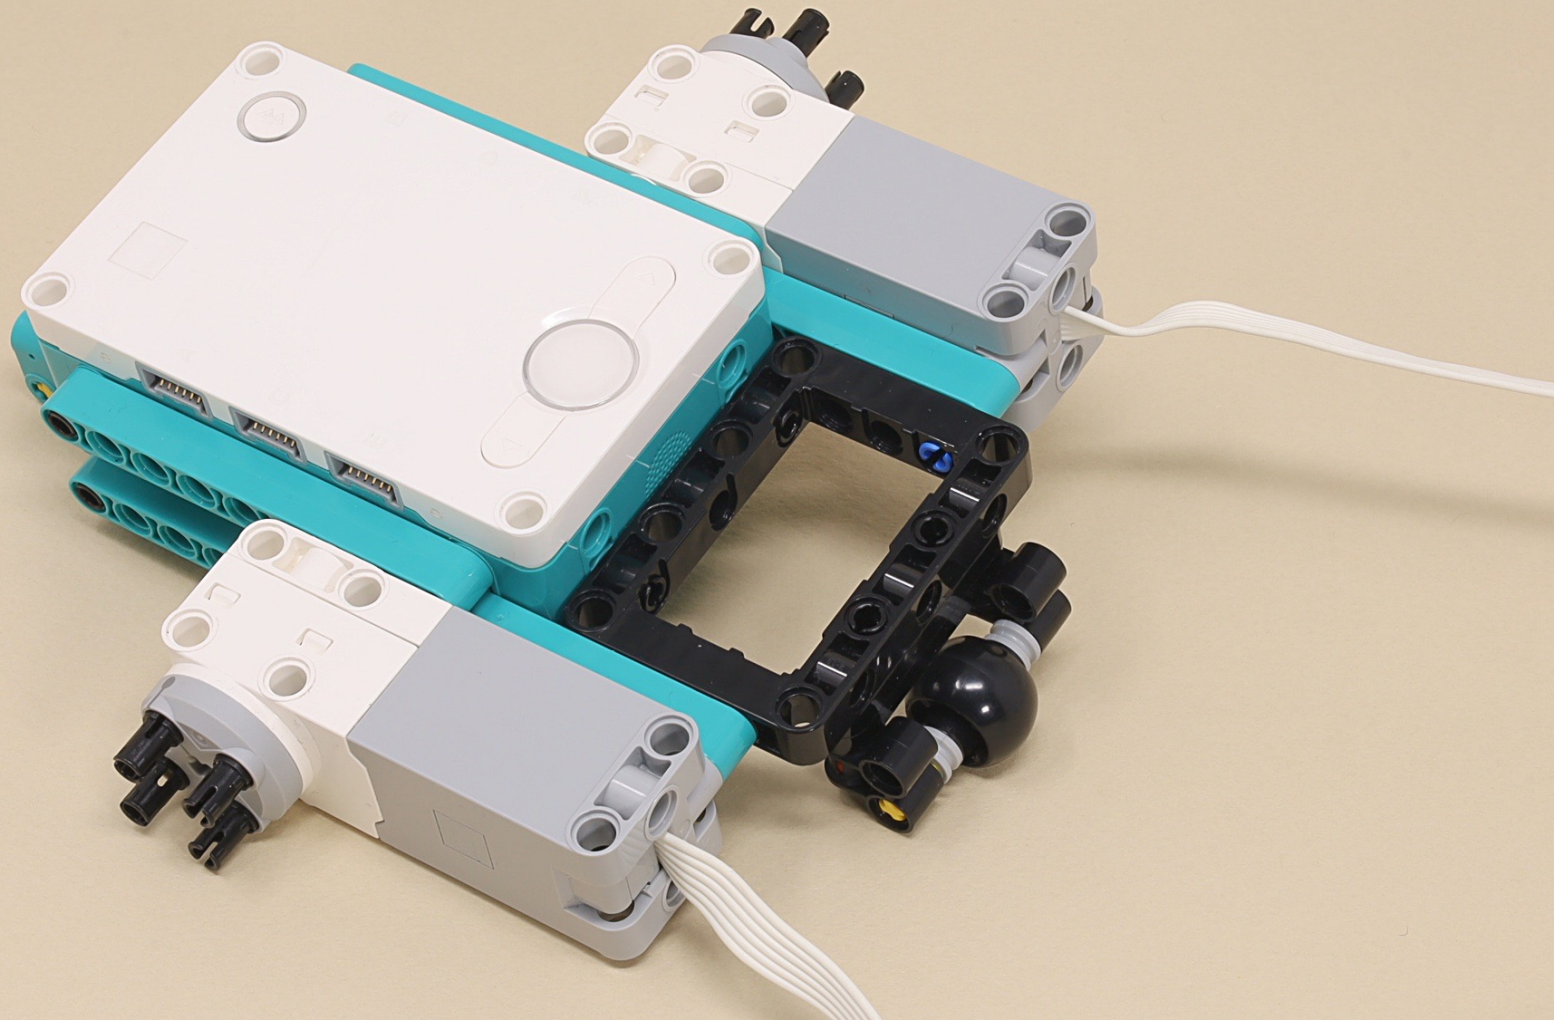

Center Drive Platform

Scroll for
building
instructions

(18 x)

5

5

15

(14 x)

A = Left Motor
B = Right Motor