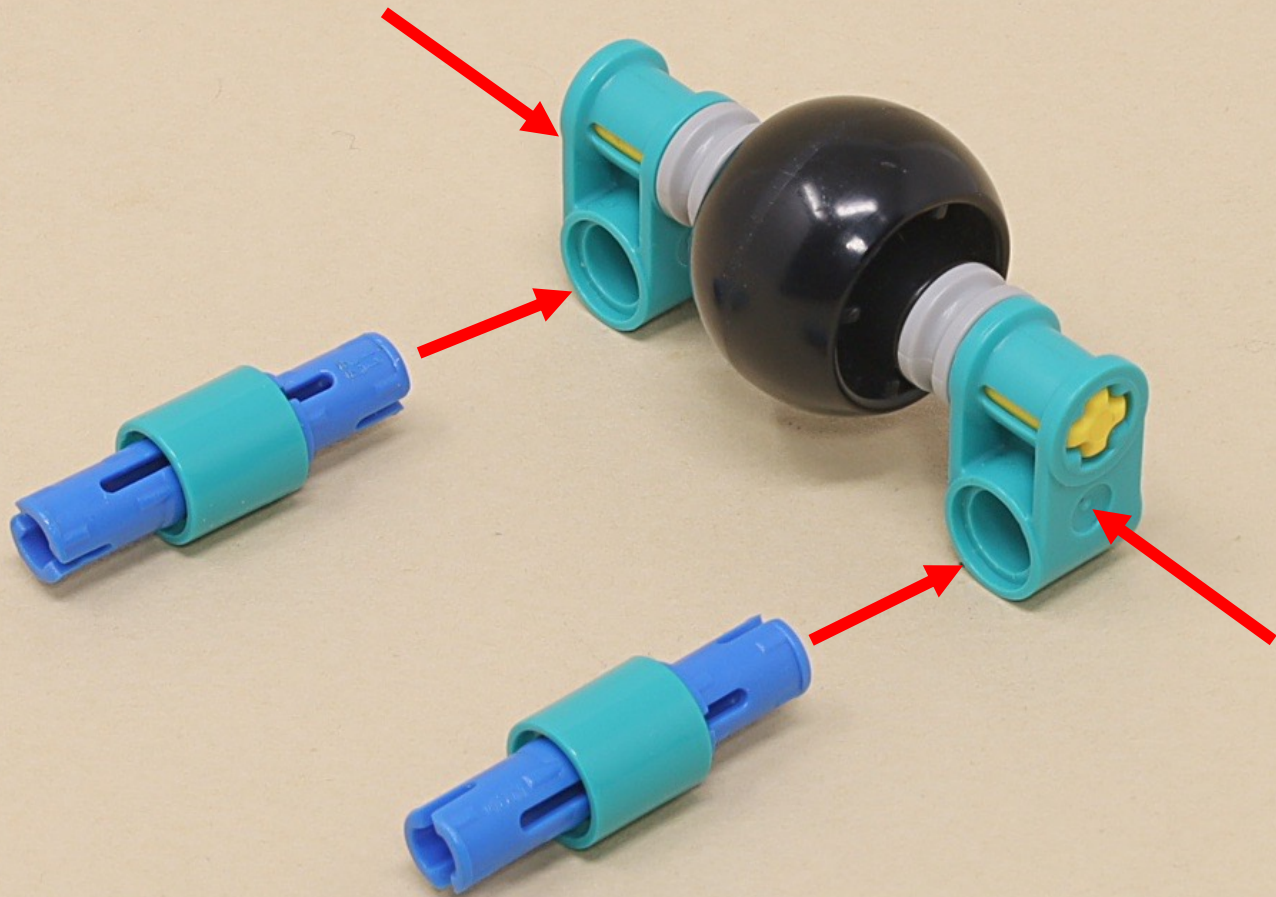

Center Drive Platform

Scroll for
building
instructions

(18 x)

5

5

15

(14 x)

A = Left Motor
B = Right Motor