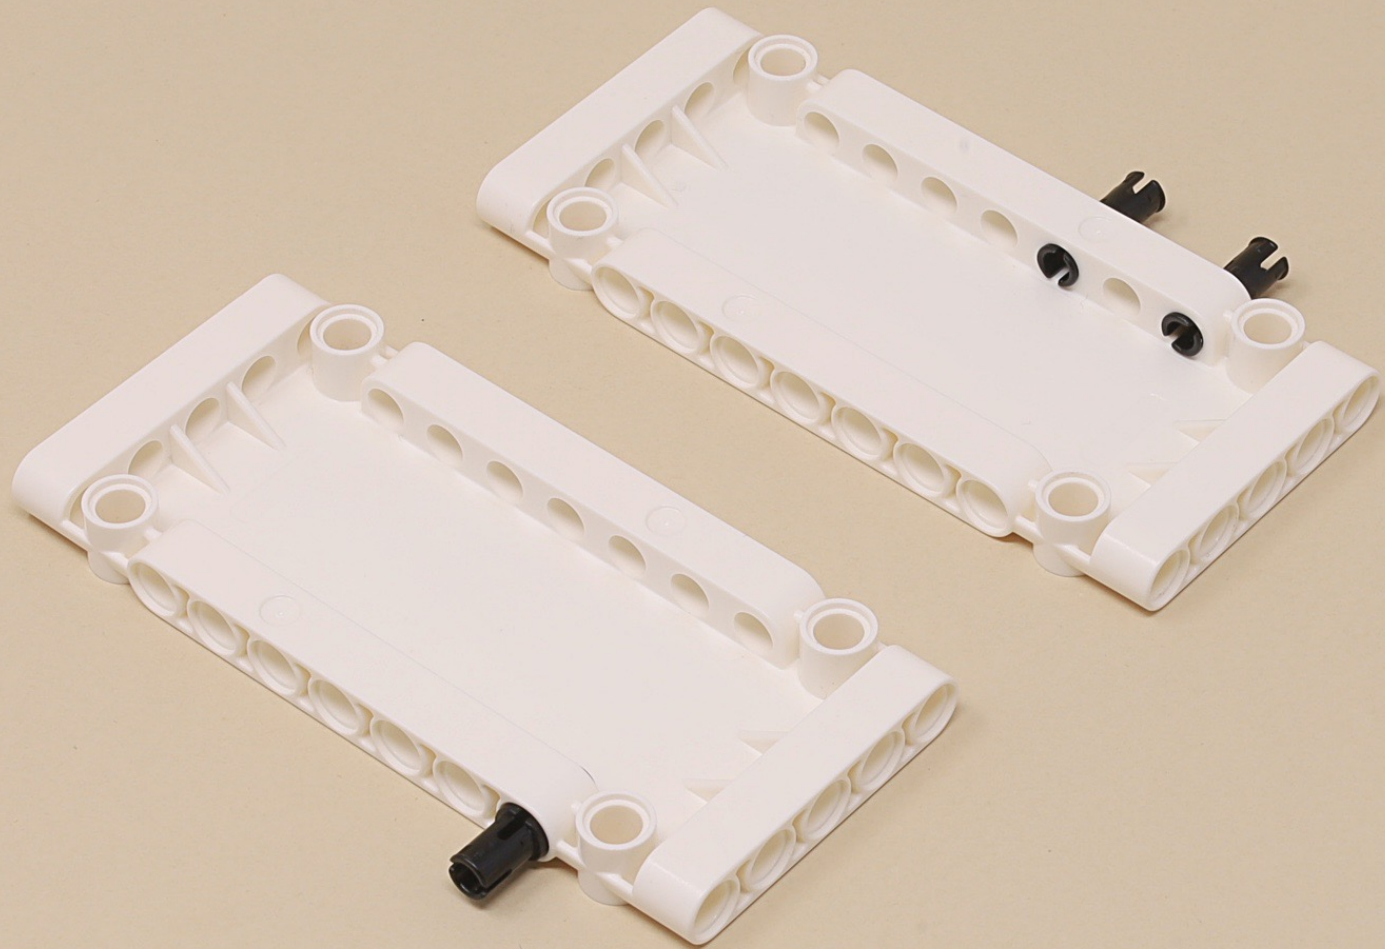

Outer Track for Double Ball Coaster

Scroll for
building
instructions

(7 x)

11

13

13

13

13

13

(16 x)

11

11

(11 x)

11

3

15