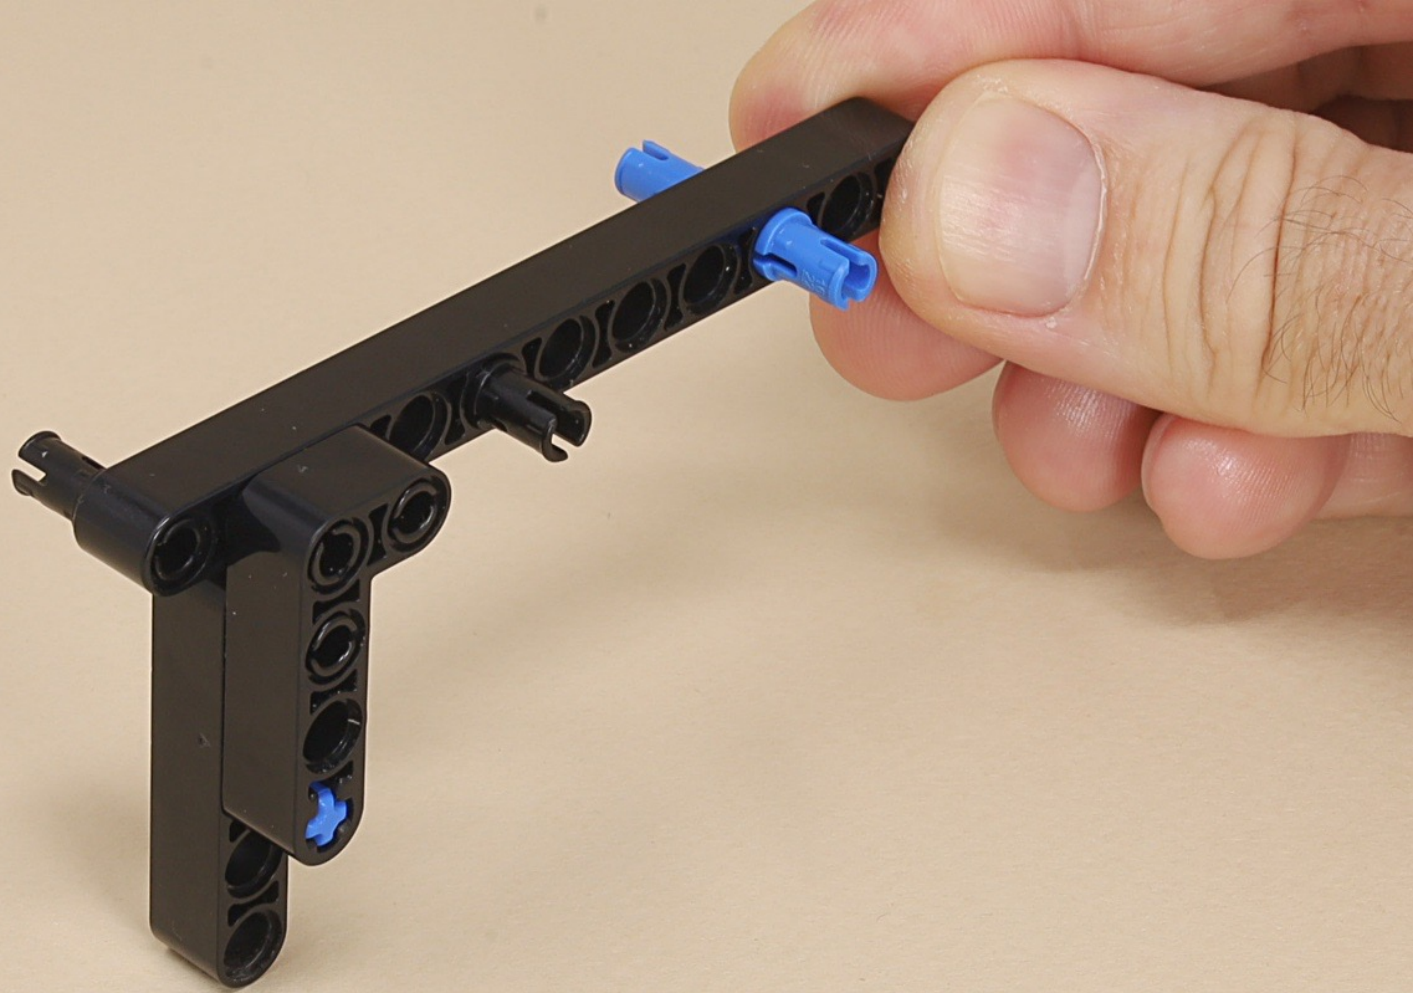

Outer Track for Double Ball Coaster

Scroll for
building
instructions

(7 x)

11

13

13

13

13