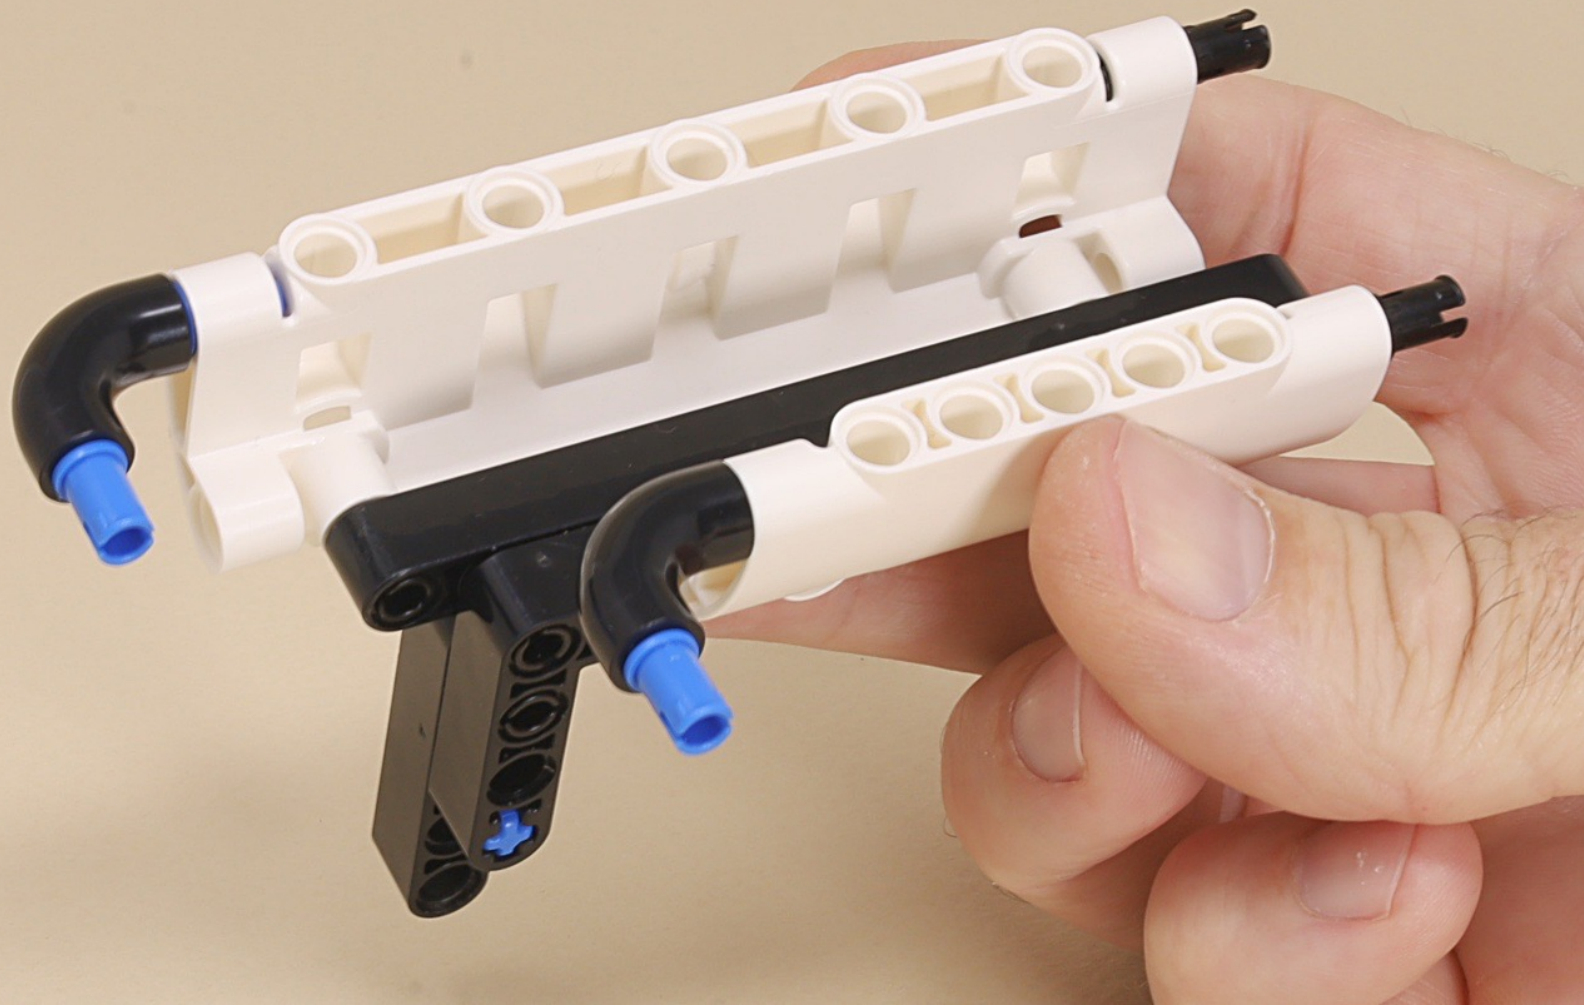

Outer Track for Double Ball Coaster

Scroll for
building
instructions

(7 x)

11

13

13

13

13