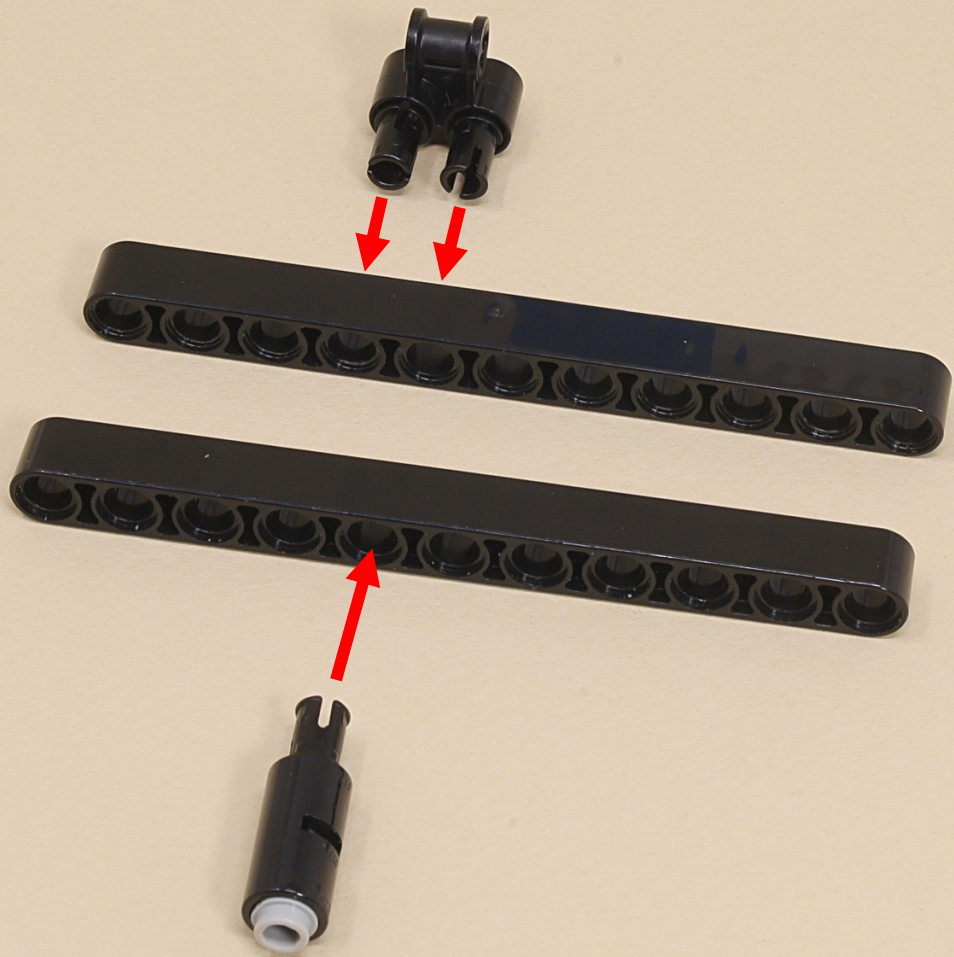

Outer Track for Double Ball Coaster

Scroll for
building
instructions

(7 x)

11

13

13

13

13

13

(16 x)

11

11

(11 x)

11

3

15