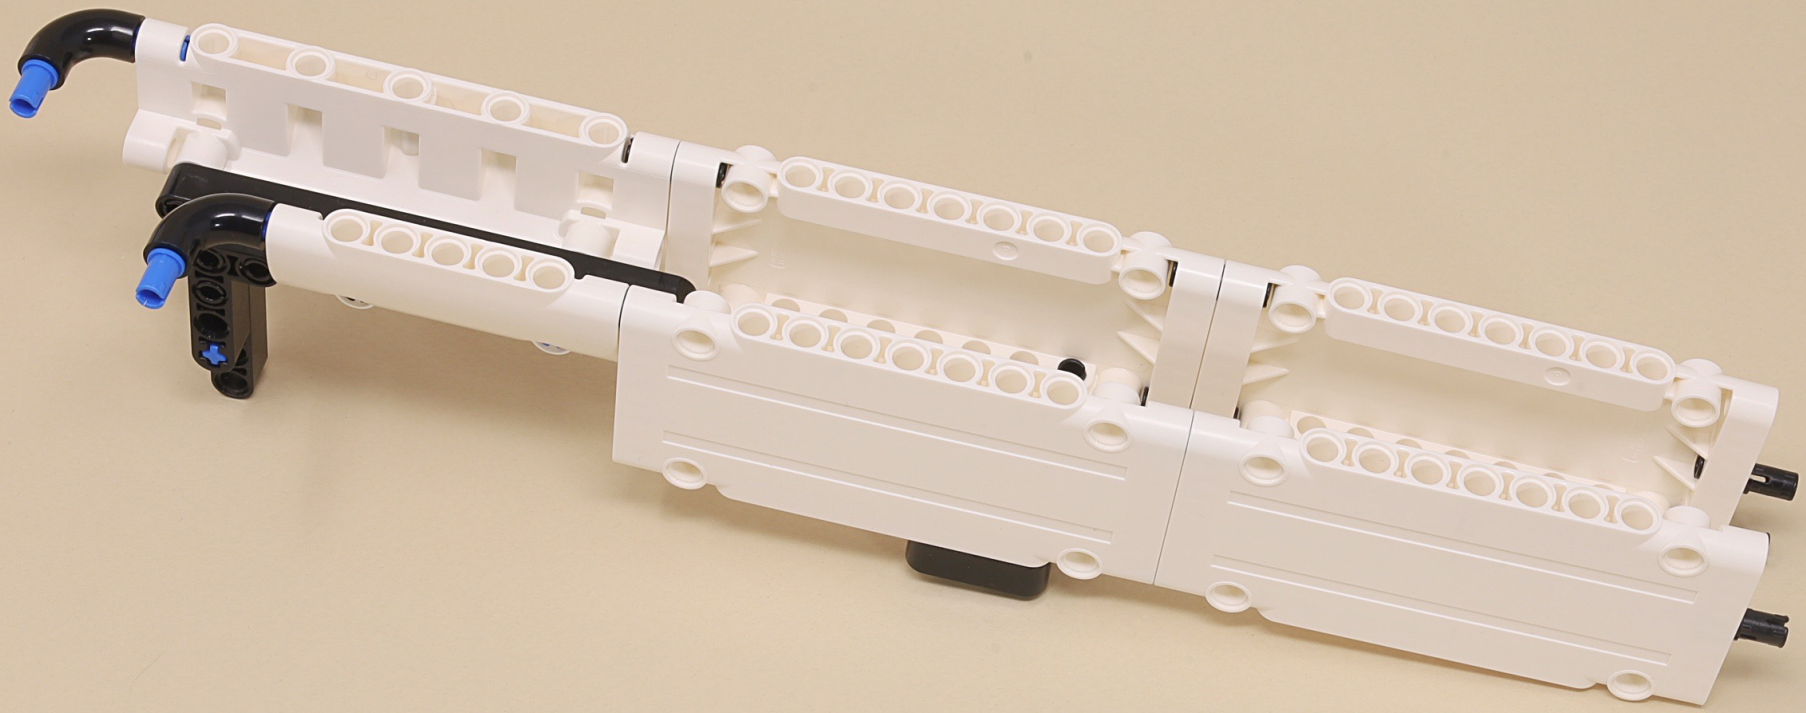

Outer Track for Double Ball Coaster

Scroll for
building
instructions

(7 x)

11

13

13

13

13

13

(16 x)

11

11

(11 x)

11

3

15