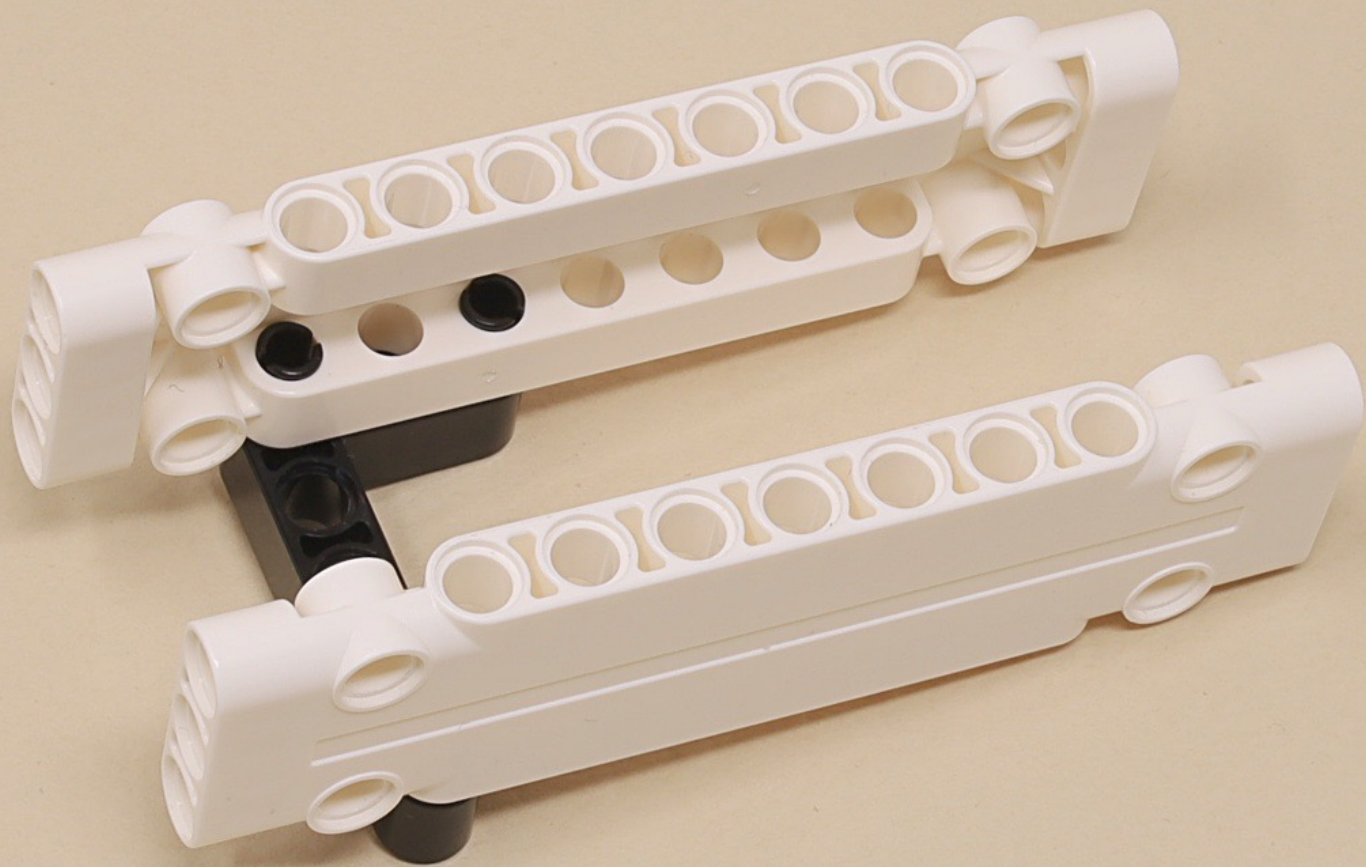

Outer Track for Double Ball Coaster

Scroll for
building
instructions

(7 x)

11

13

13

13

13

13

(16 x)

11

11

(11 x)

11

3

15