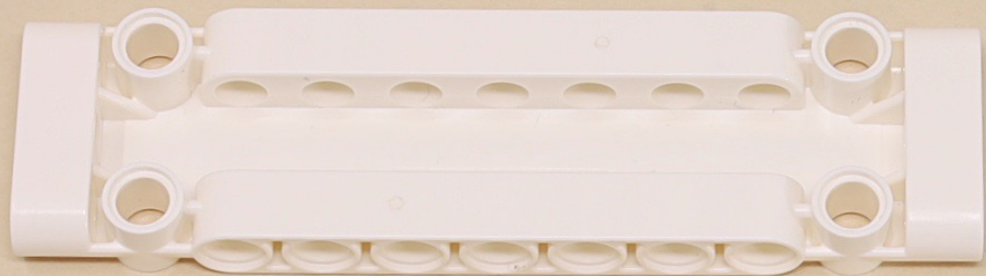

Outer Track for Double Ball Coaster

Scroll for
building
instructions

(7 x)

11

13

13

13

13

13

(16 x)

11

11

(11 x)

11

3

15