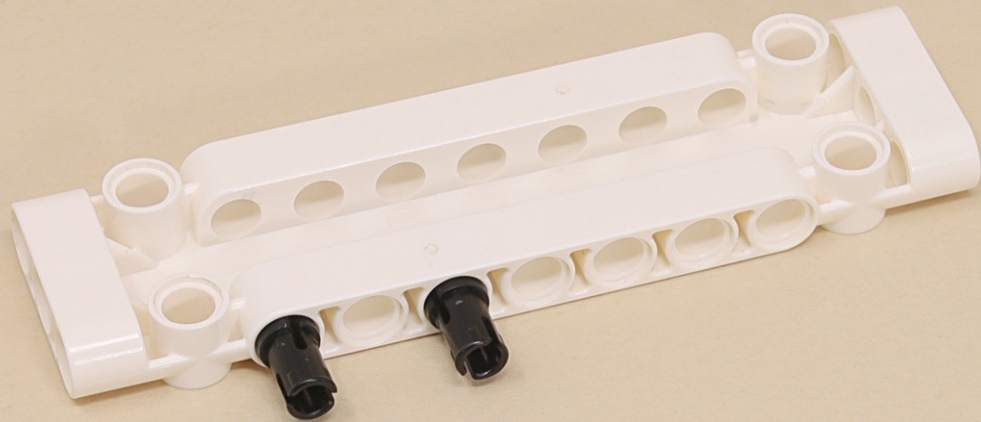

Outer Track for Double Ball Coaster

Scroll for
building
instructions

(7 x)

11

13

13

13

13

13

(16 x)

11

11

(11 x)

11

3

15