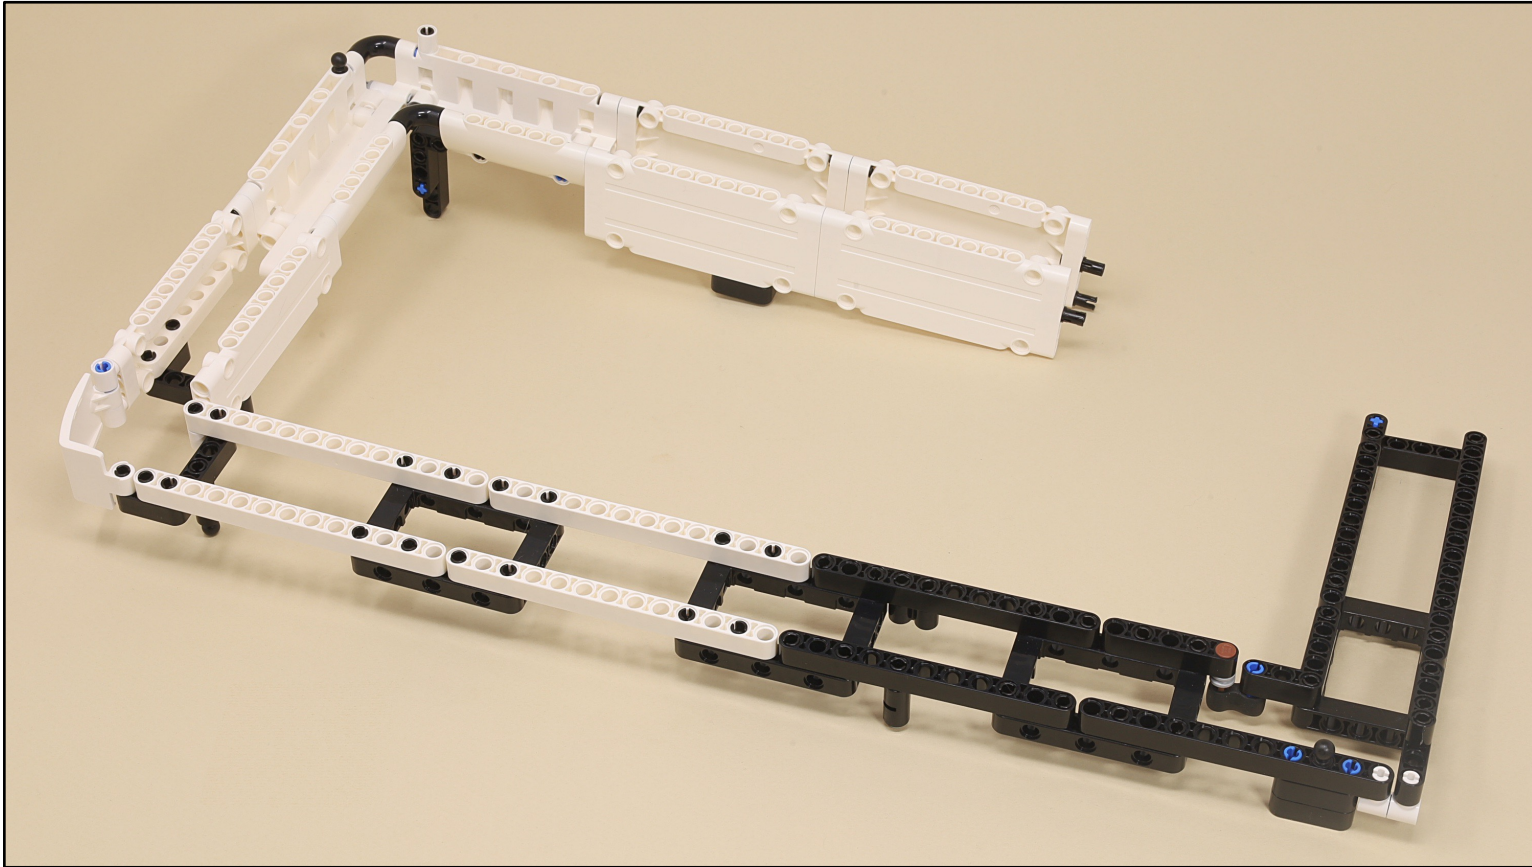

Outer Track for Double Ball Coaster

Scroll for
building
instructions

(7 x)

11

13

13

13

13

13

(16 x)

11

11

(11 x)

11

3

15