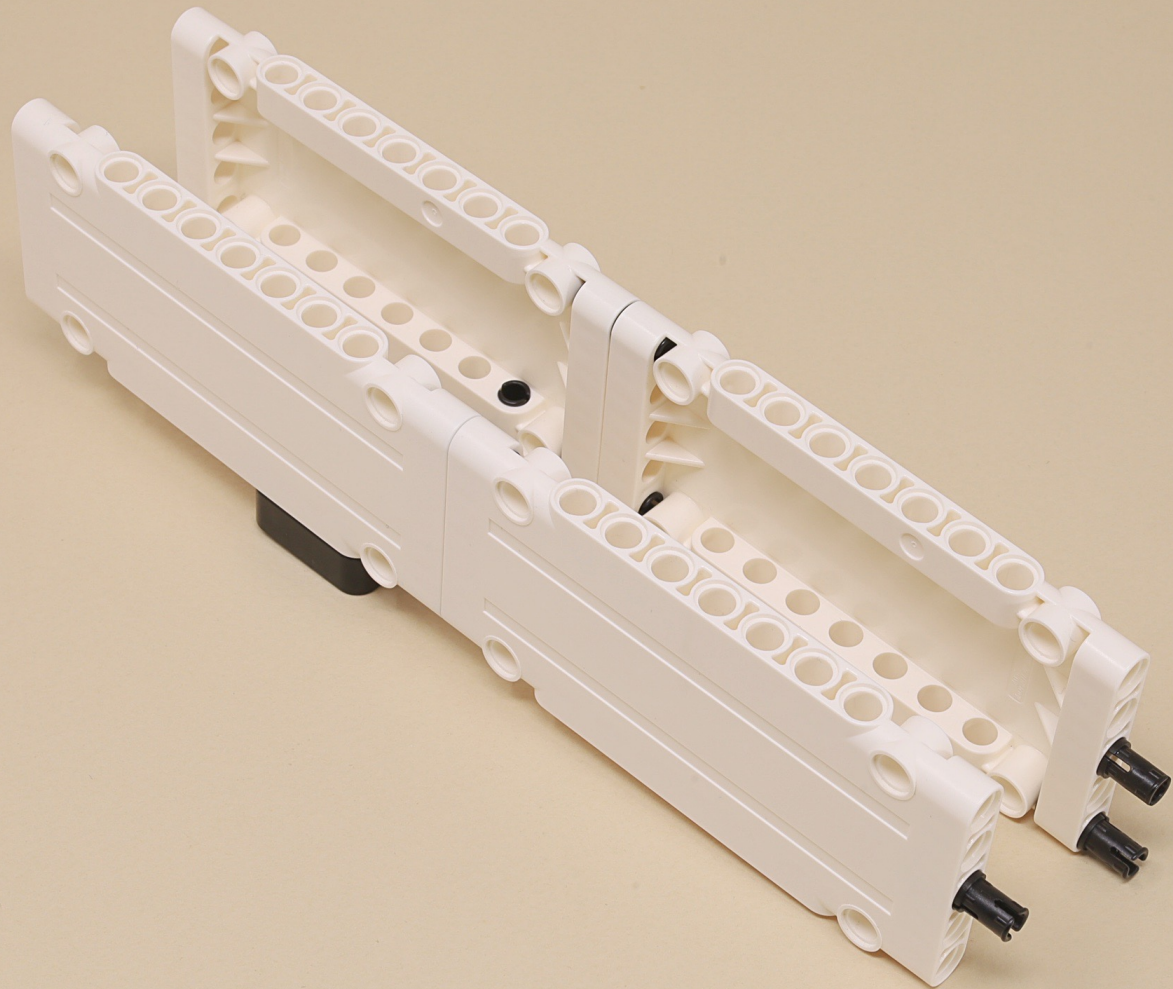

Outer Track for Double Ball Coaster

Scroll for
building
instructions

(7 x)

11

13

13

13

13

13

(16 x)

11

11

(11 x)

11

3

15