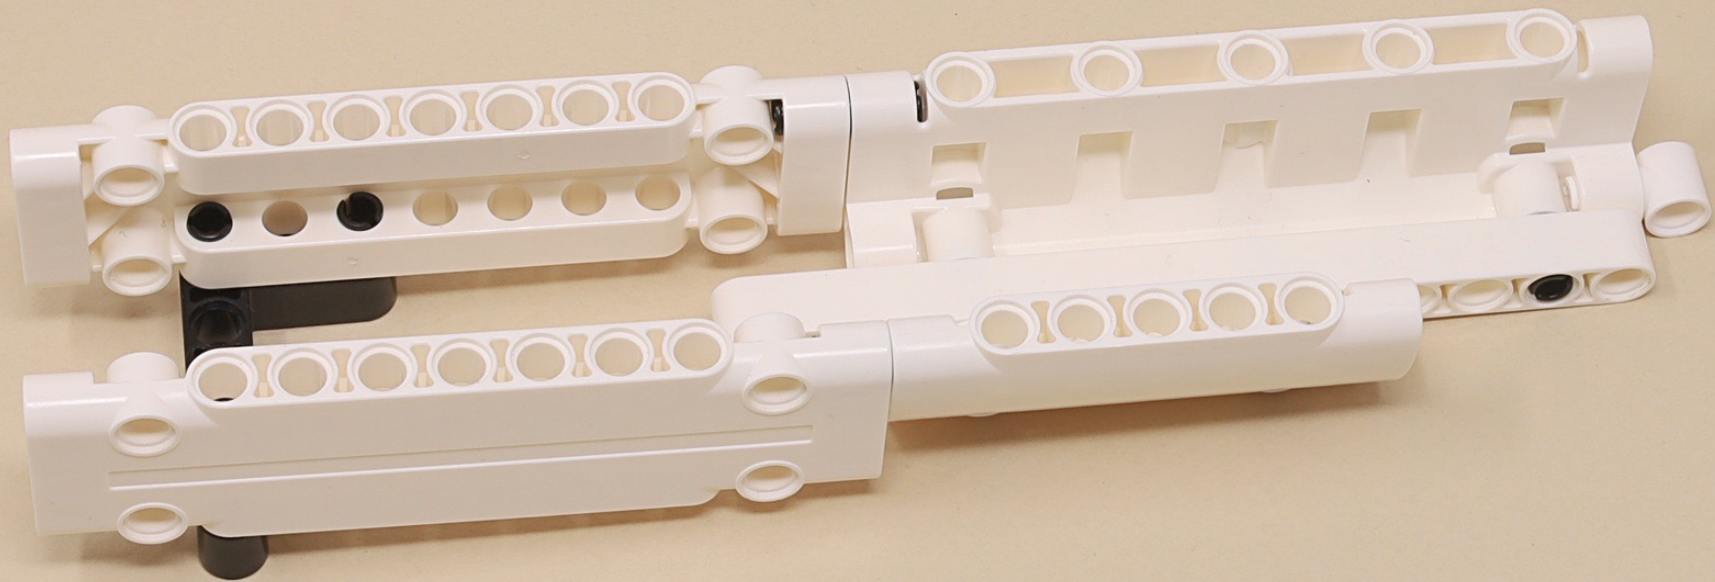

Outer Track for Double Ball Coaster

Scroll for
building
instructions

(7 x)

11

13

13

13

13

13

(16 x)

11

11

(11 x)

11

3

15