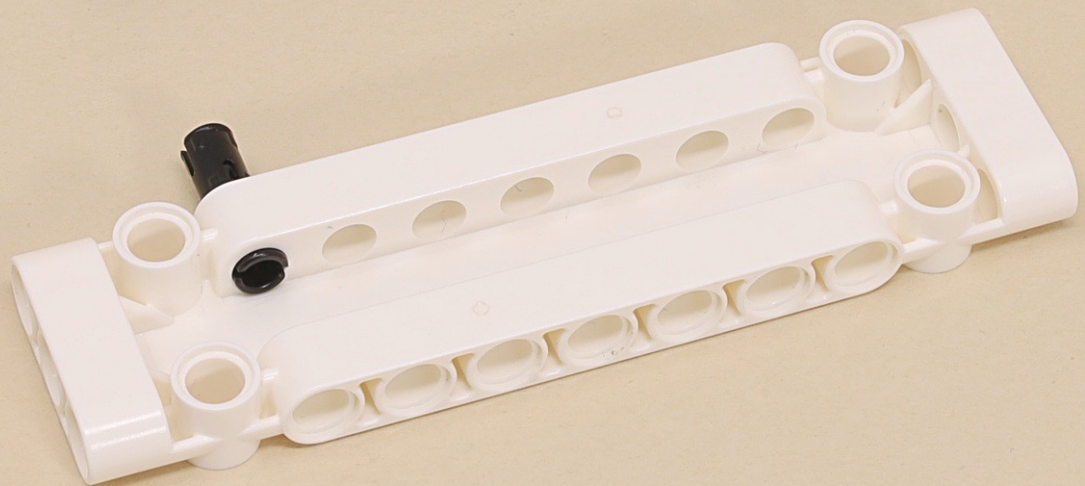

Outer Track for Double Ball Coaster

Scroll for
building
instructions

(7 x)

11

13

13

13

13

13

(16 x)

11

11

(11 x)

11

3

15