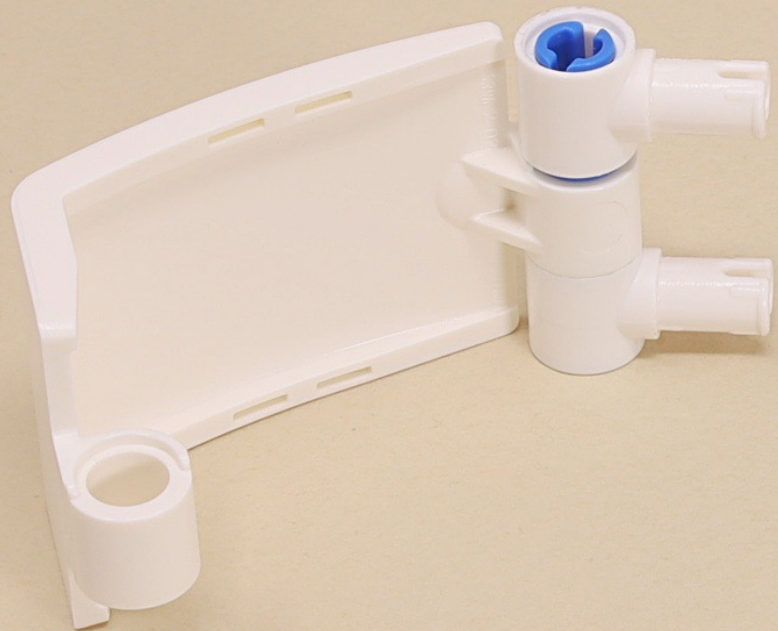

Outer Track for Double Ball Coaster

Scroll for
building
instructions

(7 x)

11

13

13

13

13