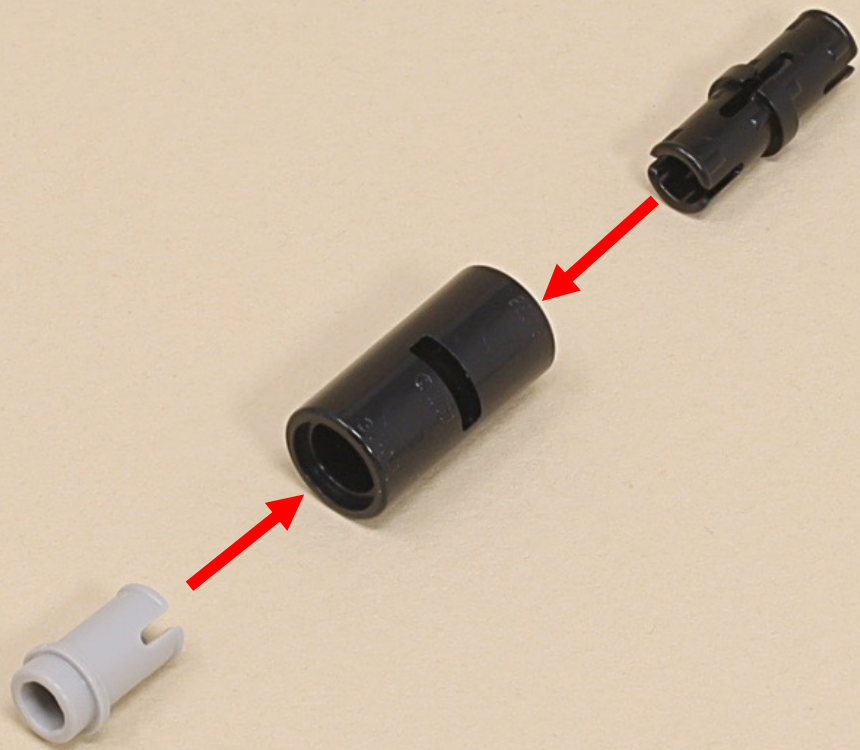

Outer Track for Double Ball Coaster

Scroll for
building
instructions

(7 x)

11

13

13

13

13

13

(16 x)

11

11

(11 x)

11

3

15